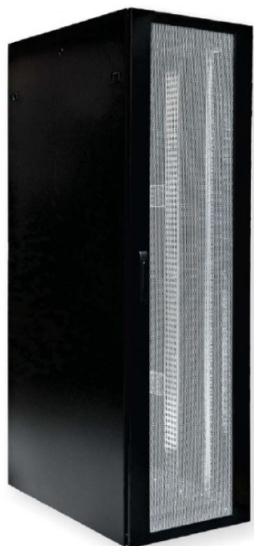

Product Information

4DC cabinet, BKT 42U, 600/1200/1980 W/D/H mm. one-piece perforated front door, RAL 9005 black

Card No. PI_S4DC4260123411.3_02.16

Standards

EIA-310-D, IEC 60297-1, IEC 60297-2, ROHS

Features

- Material: steel sheet
- Front door: one-piece perforated
- Rear door: two-piece perforated
- Side walls: steel sheet
- Load capacity: 1500 kg
- IP rating: 20
- Colour: RAL 9005

Performance/Variants

Type	Width	Depth	Height	Index
42U	600	1200	1980	S4DC4260123411.3